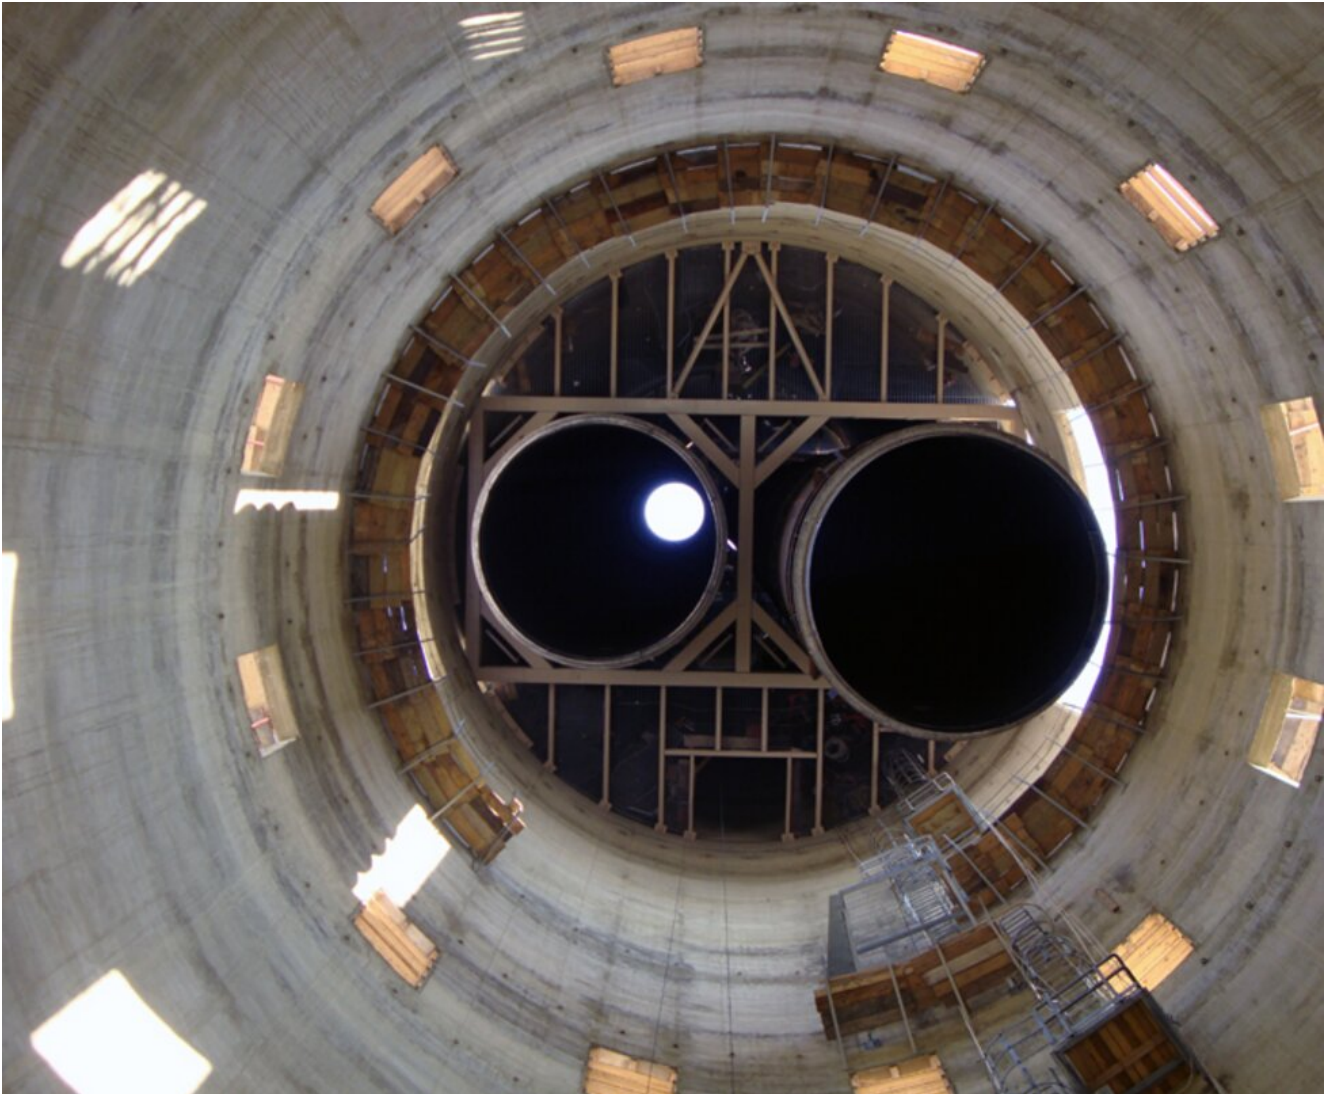

Chimneys

Heavy lifting

Heavy lifting

Chimney Yanbu

SAUDI ARABIA 2010 - 2011

Location Saudi Arabia

Construction Time 2010 - 2011

Lifting of 3 platforms and 2 liners